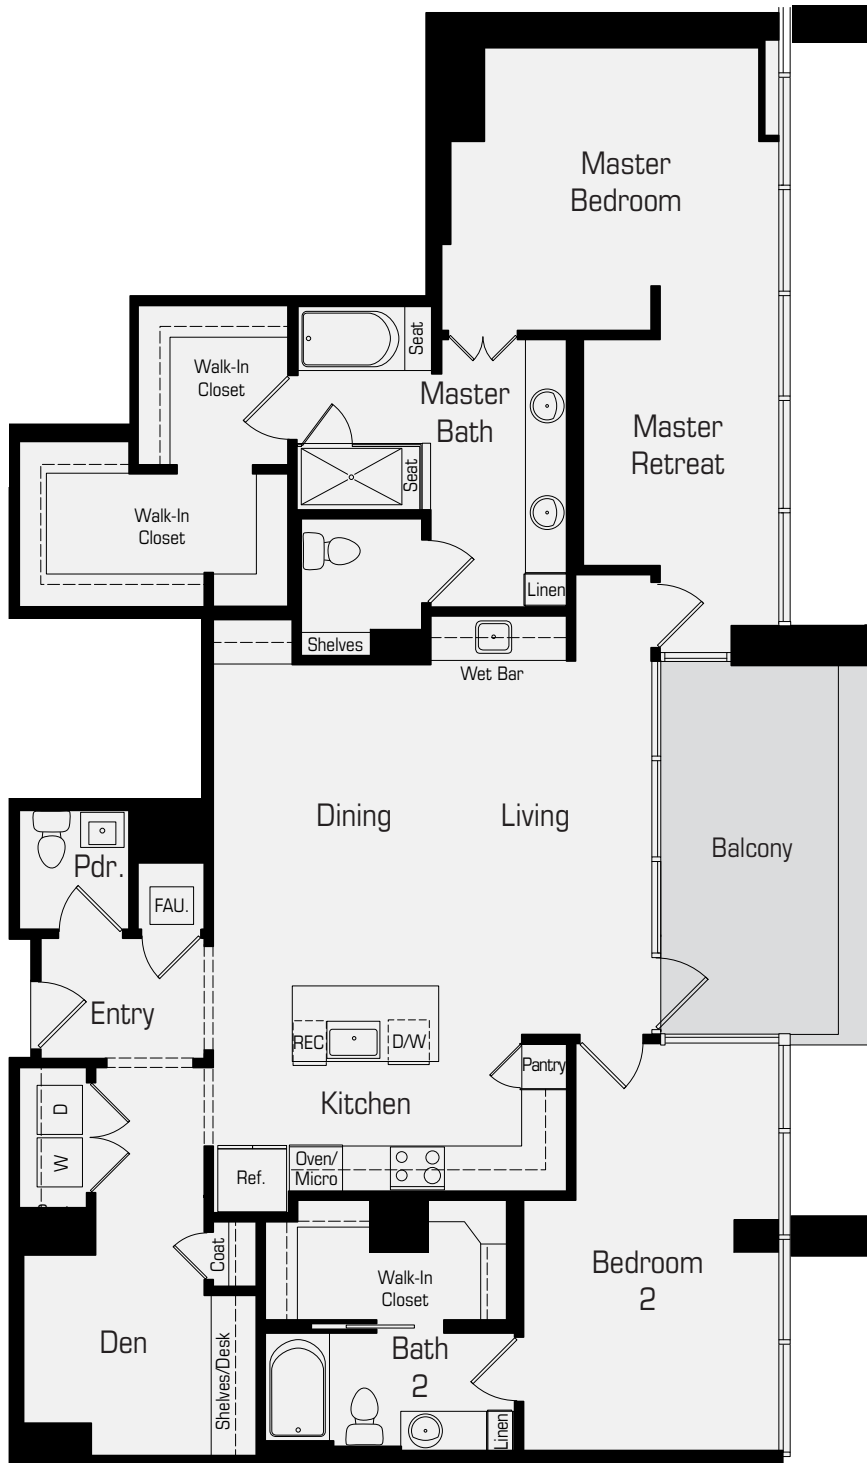

LATITUDE

MED CENTER

PLAN P1

2 Bedroom Penthouse

2.5 Bath

Approx. 1,915-2,047 Sq.Ft.

LEVELS 33-34

1850 Old Main Street, Houston, Texas 77030