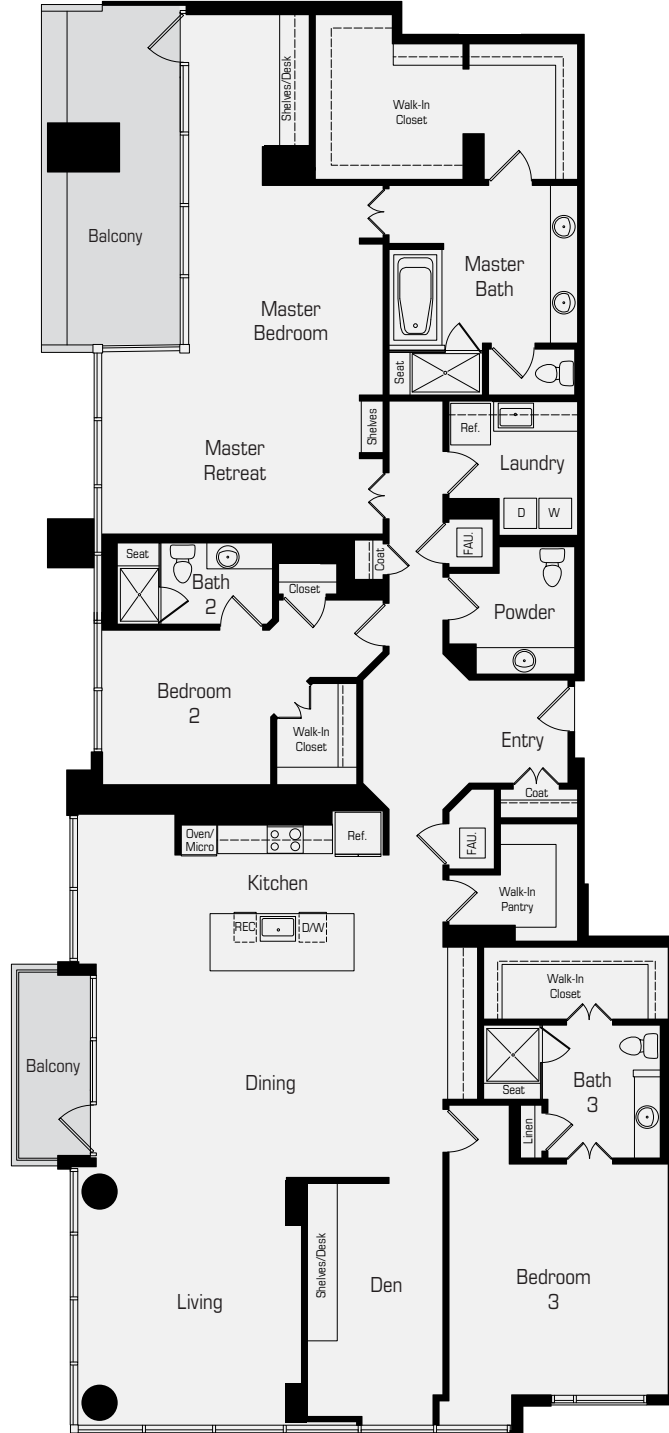

LATITUDE

MED CENTER

PLAN P4

3 Bedroom Penthouse

3.5 Bath

Approx. 3,433 Sq.Ft.

LEVELS 33-34

1850 Old Main Street, Houston, Texas 77030 LatitudeMedCenter.com