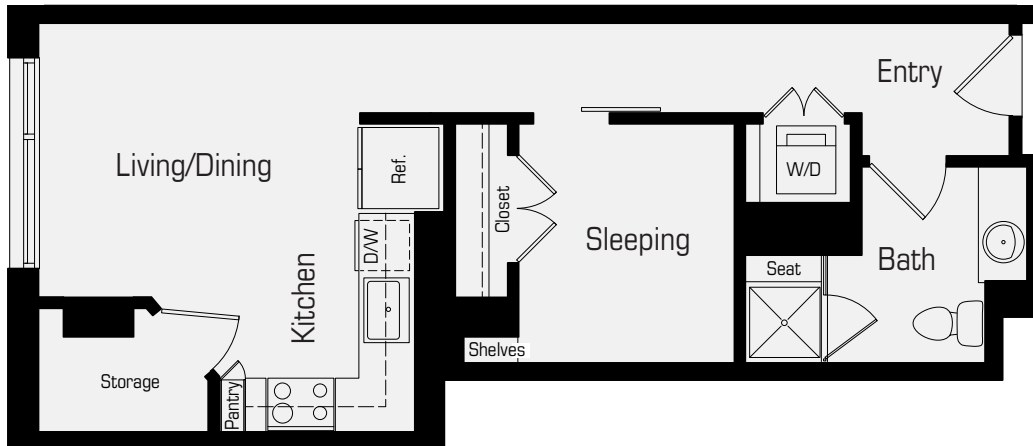

LATITUDE

MED CENTER

PLAN S1

Studio / 1 Bath

Approx. 520-556 Sq.Ft.

LEVELS 12-32

1850 Old Main Street, Houston, Texas 77030

LatitudeMedCenter.com