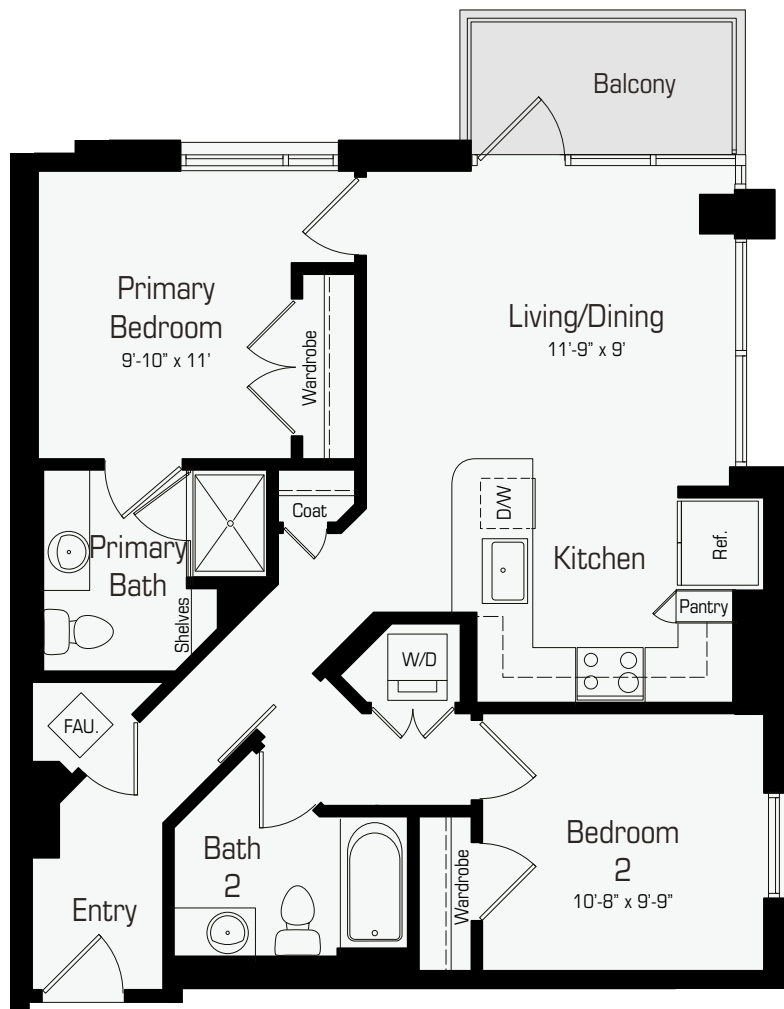

LATITUDE

MED CENTER

PLAN B1

2 Bedroom / 2 Bath
Approx. 817-877 Sq.Ft.

LEVELS 12-32

1850 Old Main Street, Houston, Texas 77030 LatitudeMedCenter.com

Floor plans are artist's rendering. All dimensions are approximate. Actual product and specifications may vary in dimension or detail. Not all features are available in every apartment. Prices and availability are subject to change. Please see a representative for details.