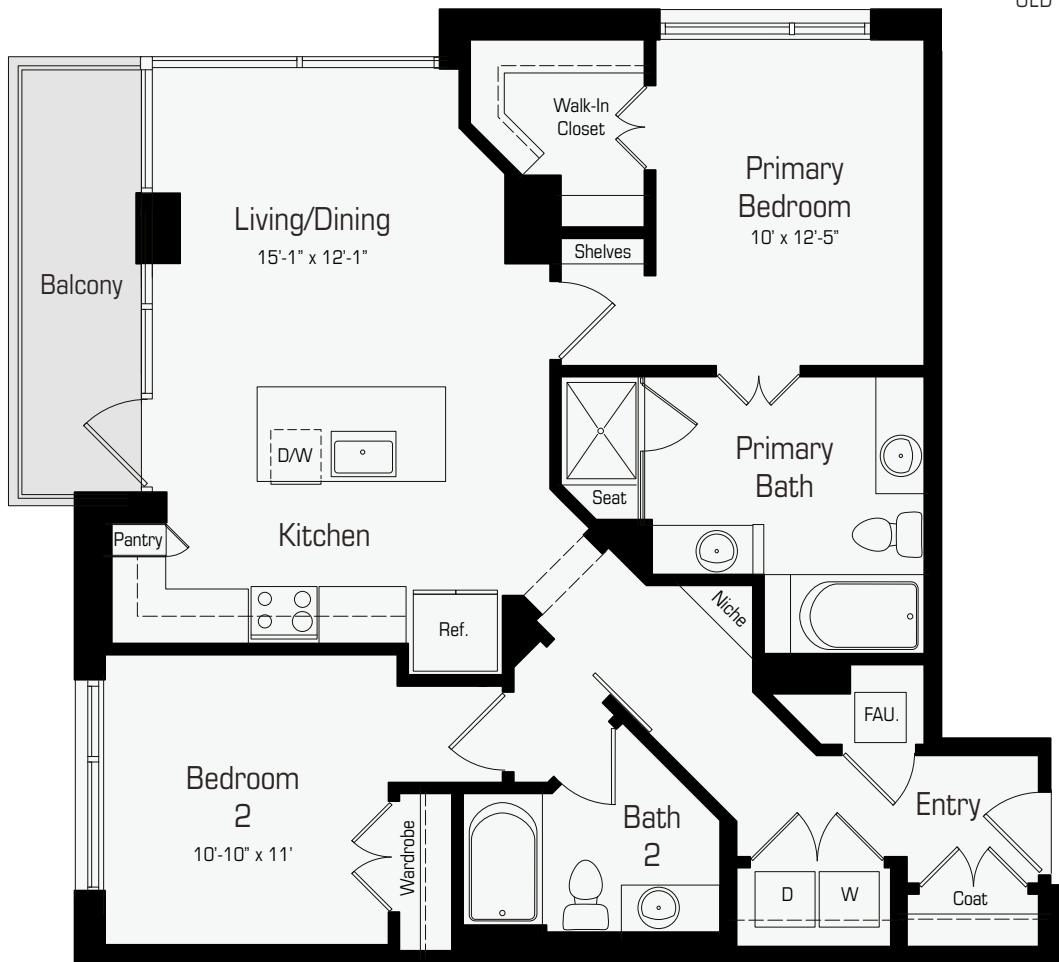

LATITUDE

MED CENTER

PLAN B3

2 Bedroom / 2 Bath

Approx. 1,070-1,116 Sq.Ft.

LEVELS 12-32

1850 Old Main Street, Houston, Texas 77030

LatitudeMedCenter.com

Floor plans are artist's rendering. All dimensions are approximate. Actual product and specifications may vary in dimension or detail. Not all features are available in every apartment. Prices and availability are subject to change. Please see a representative for details.