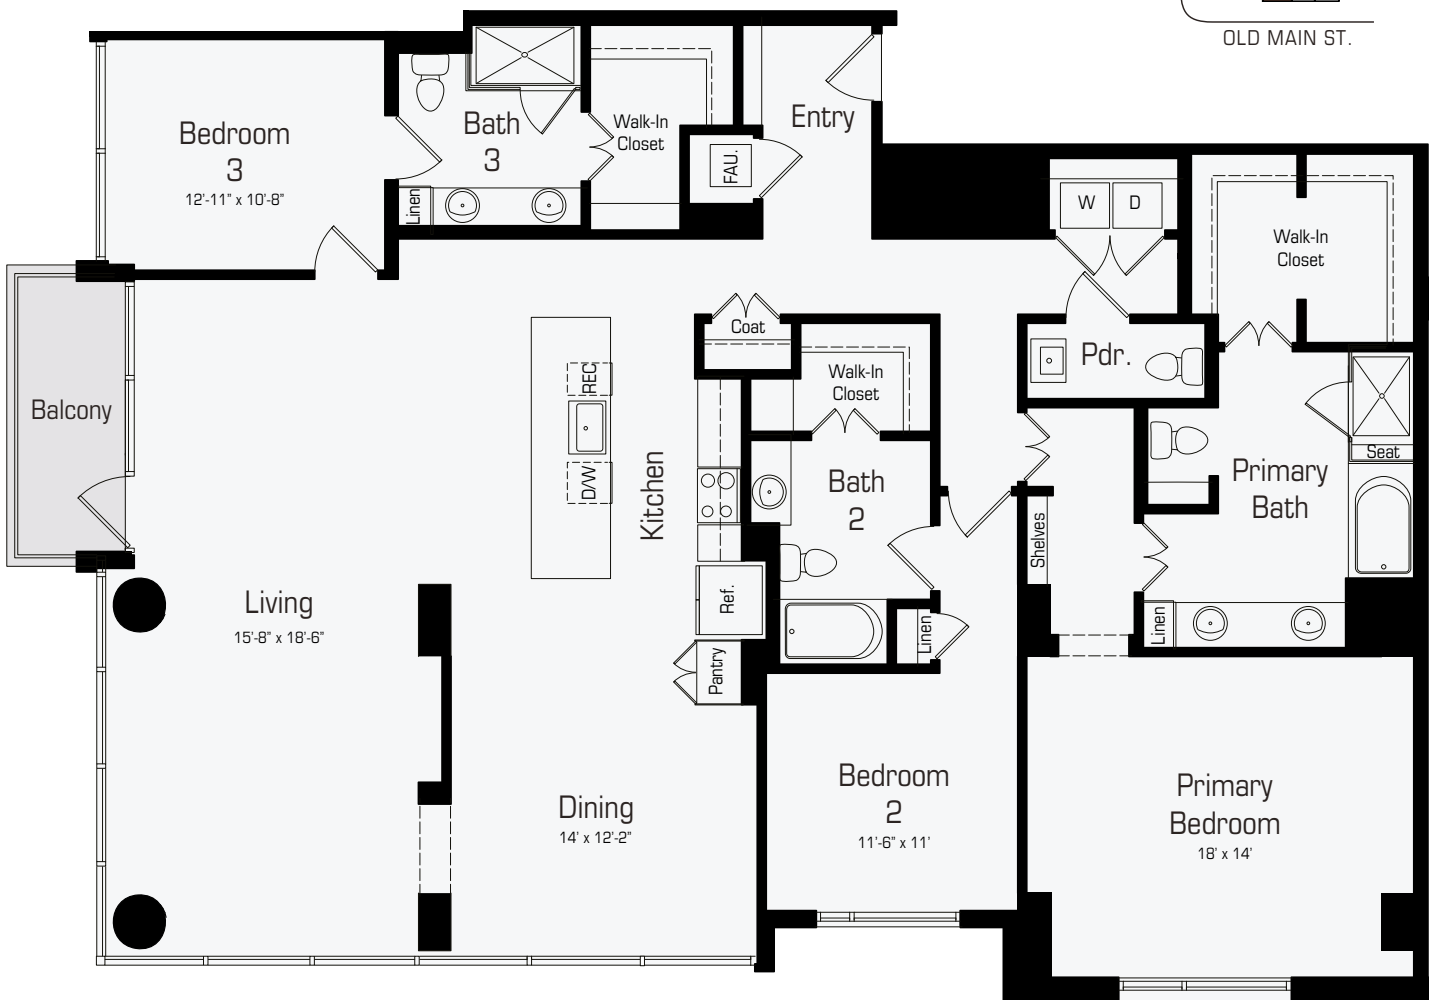

LATITUDE

MED CENTER

PLAN C1

3 Bedroom / 3.5 Bath
Approx. 2,497 Sq.Ft.

LEVELS 18-32

1850 Old Main Street, Houston, Texas 77030 LatitudeMedCenter.com