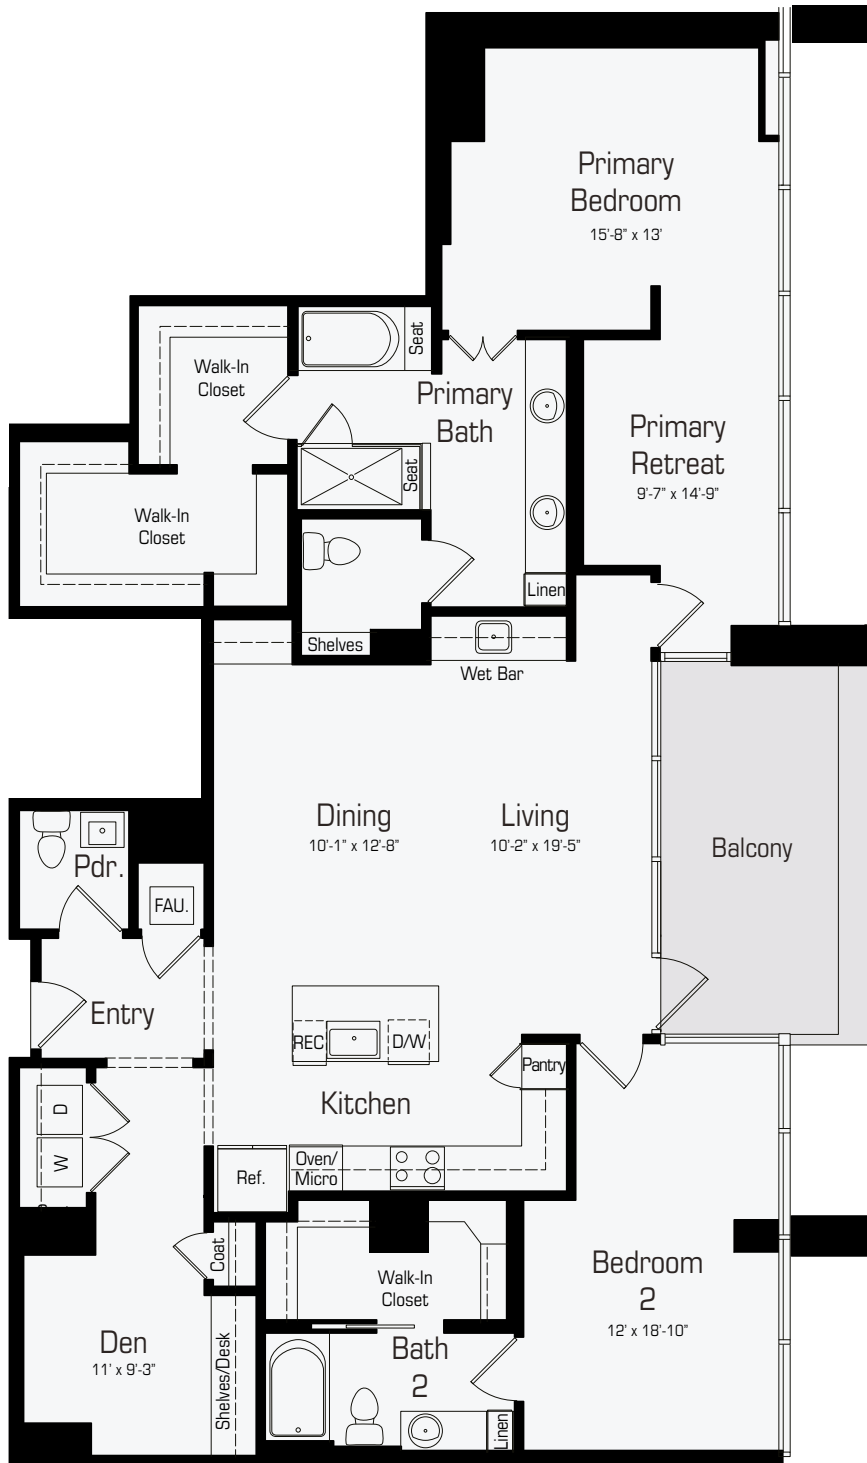

LATITUDE

MED CENTER

PLAN P1

2 Bedroom Penthouse

2.5 Bath

Approx. 1,915-2,047 Sq.Ft.

LEVELS 33-34

1850 Old Main Street, Houston, Texas 77030 LatitudeMedCenter.com