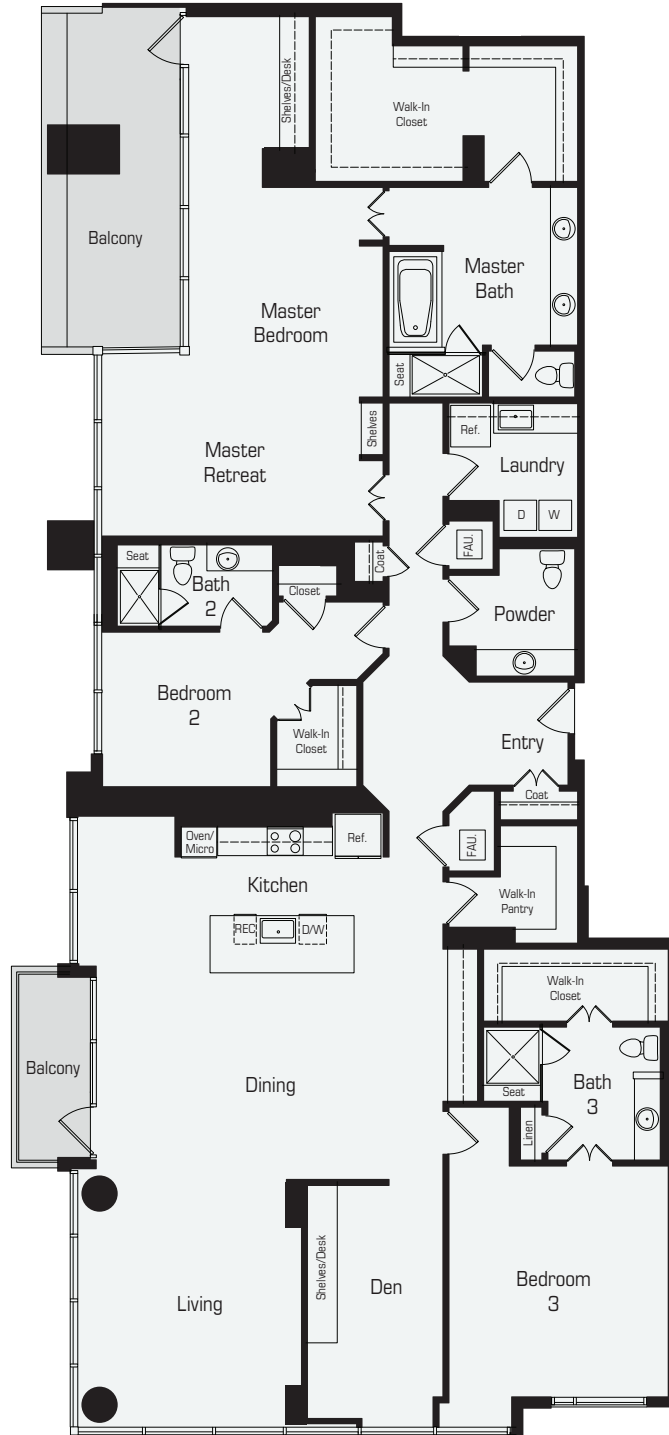

LATITUDE

MED CENTER

PLAN P4

3 Bedroom Penthouse

3.5 Bath

Approx. 3,433 Sq.Ft.

LEVELS 33-34

1850 Old Main Street, Houston, Texas 77030 LatitudeMedCenter.com