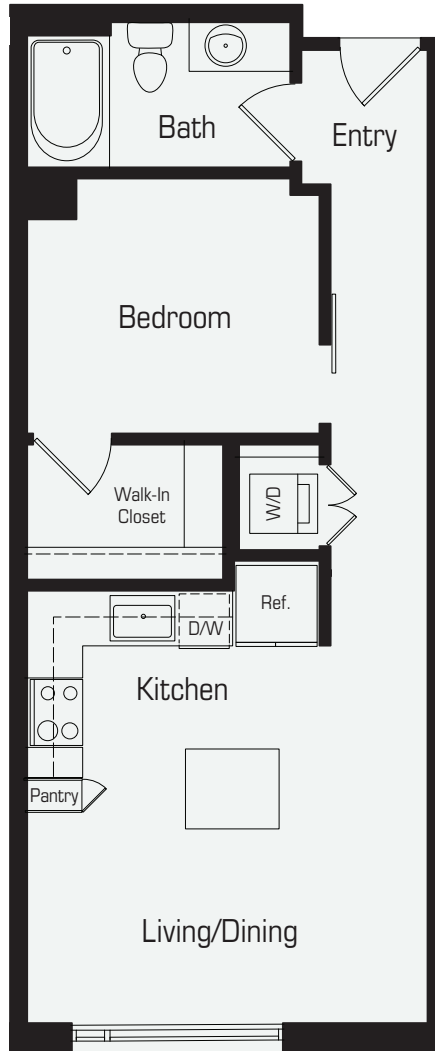

LATITUDE

MED CENTER

PLAN S2

Studio / 1 Bath

Approx. 583-613 Sq.Ft.

LEVELS 12-32

1850 Old Main Street, Houston, Texas 77030 LatitudeMedCenter.com