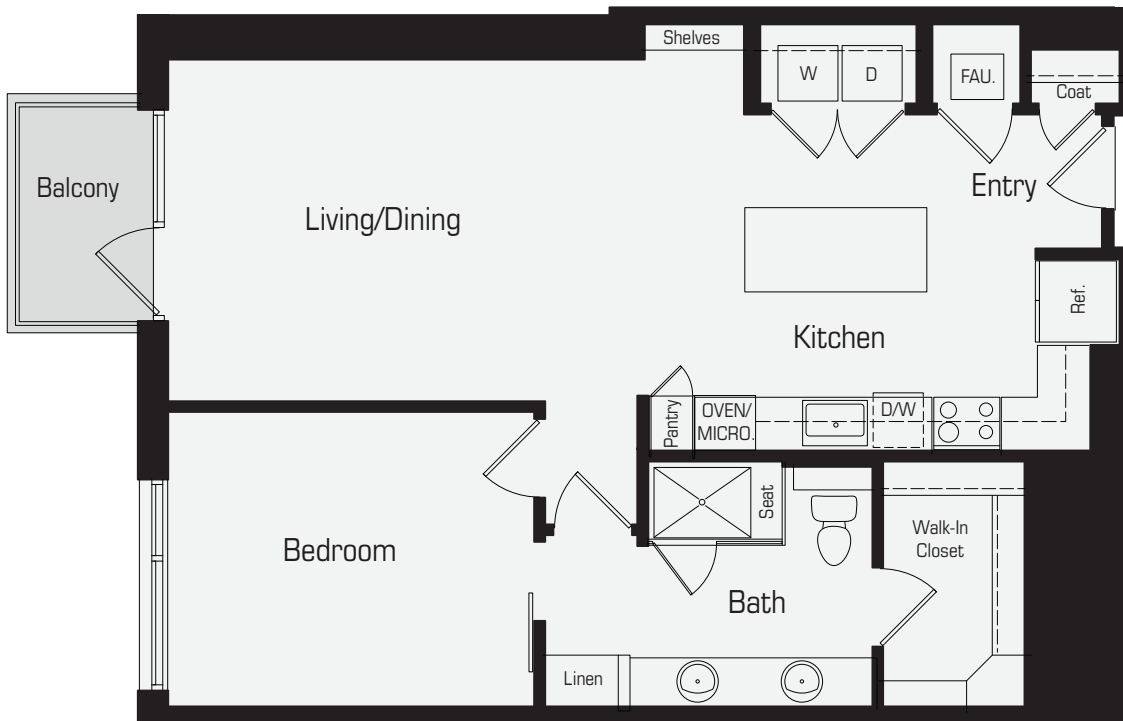

# LATITUDE

MED CENTER

## PLAN A2

1 Bedroom / 1 Bath  
 Approx. 891-938 Sq.Ft.

### LEVELS 12-32

1850 Old Main Street, Houston, Texas 77030 [LatitudeMedCenter.com](http://LatitudeMedCenter.com)

Floor plans are artist's rendering. All dimensions are approximate. Actual product and specifications may vary in dimension or detail. Not all features are available in every apartment. Prices and availability are subject to change. Please see a representative for details.