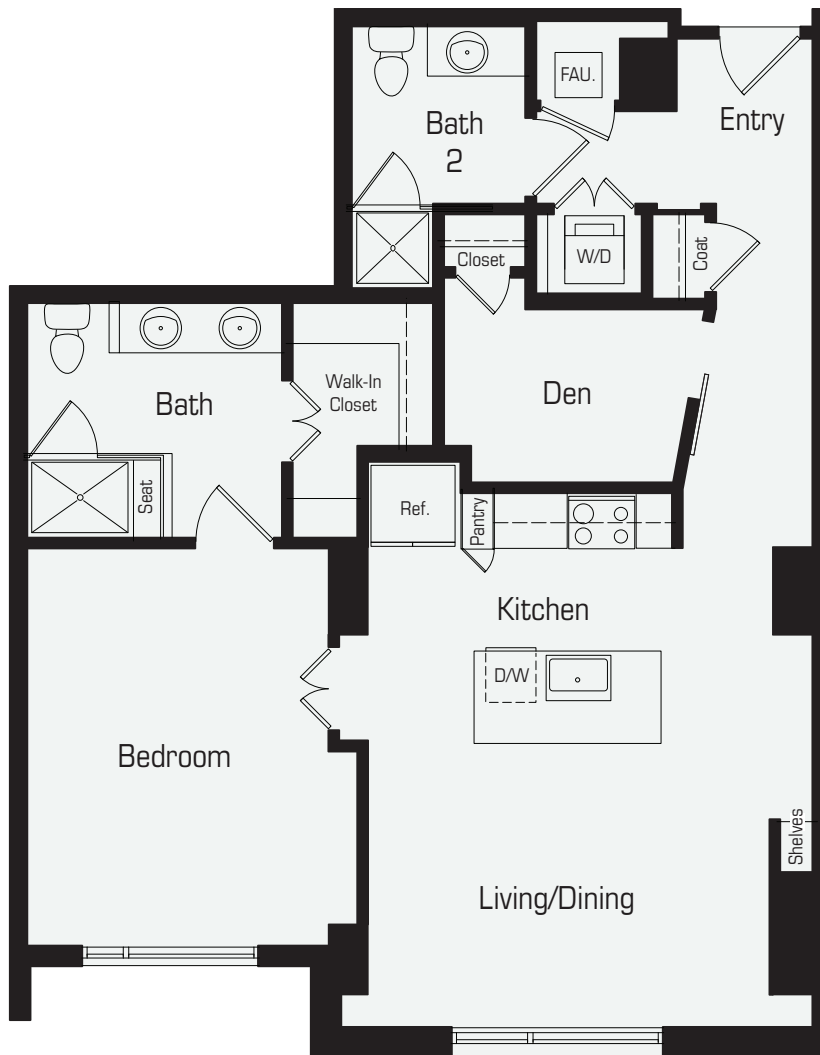

# LATITUDE

MED CENTER

## PLAN A4

1 Bedroom + Den

2 Bath

Approx. 982-1,018 Sq.Ft.

### LEVELS 12-17

1850 Old Main Street, Houston, Texas 77030 [LatitudeMedCenter.com](http://LatitudeMedCenter.com)

Floor plans are artist's rendering. All dimensions are approximate. Actual product and specifications may vary in dimension or detail. Not all features are available in every apartment. Prices and availability are subject to change. Please see a representative for details.