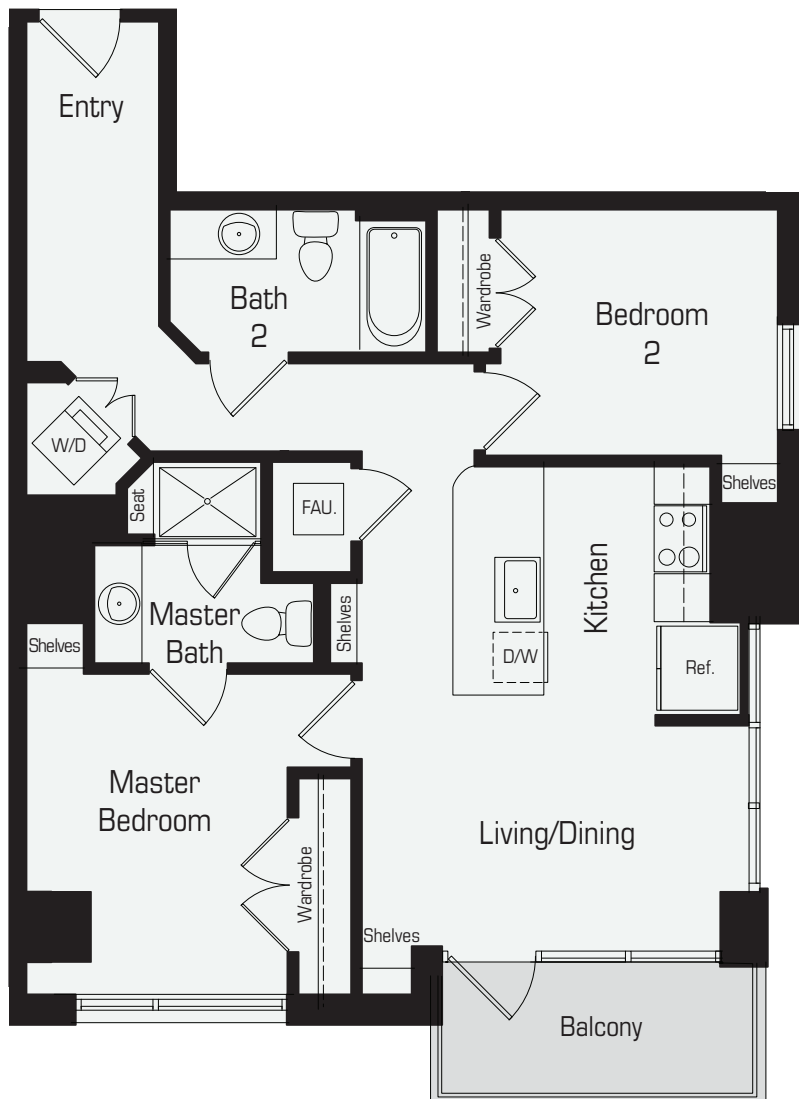

LATITUDE

MED CENTER

PLAN B2

2 Bedroom / 2 Bath
Approx. 849-898 Sq.Ft.

LEVELS 12-32

1850 Old Main Street, Houston, Texas 77030 LatitudeMedCenter.com

Floor plans are artist's rendering. All dimensions are approximate. Actual product and specifications may vary in dimension or detail. Not all features are available in every apartment. Prices and availability are subject to change. Please see a representative for details.