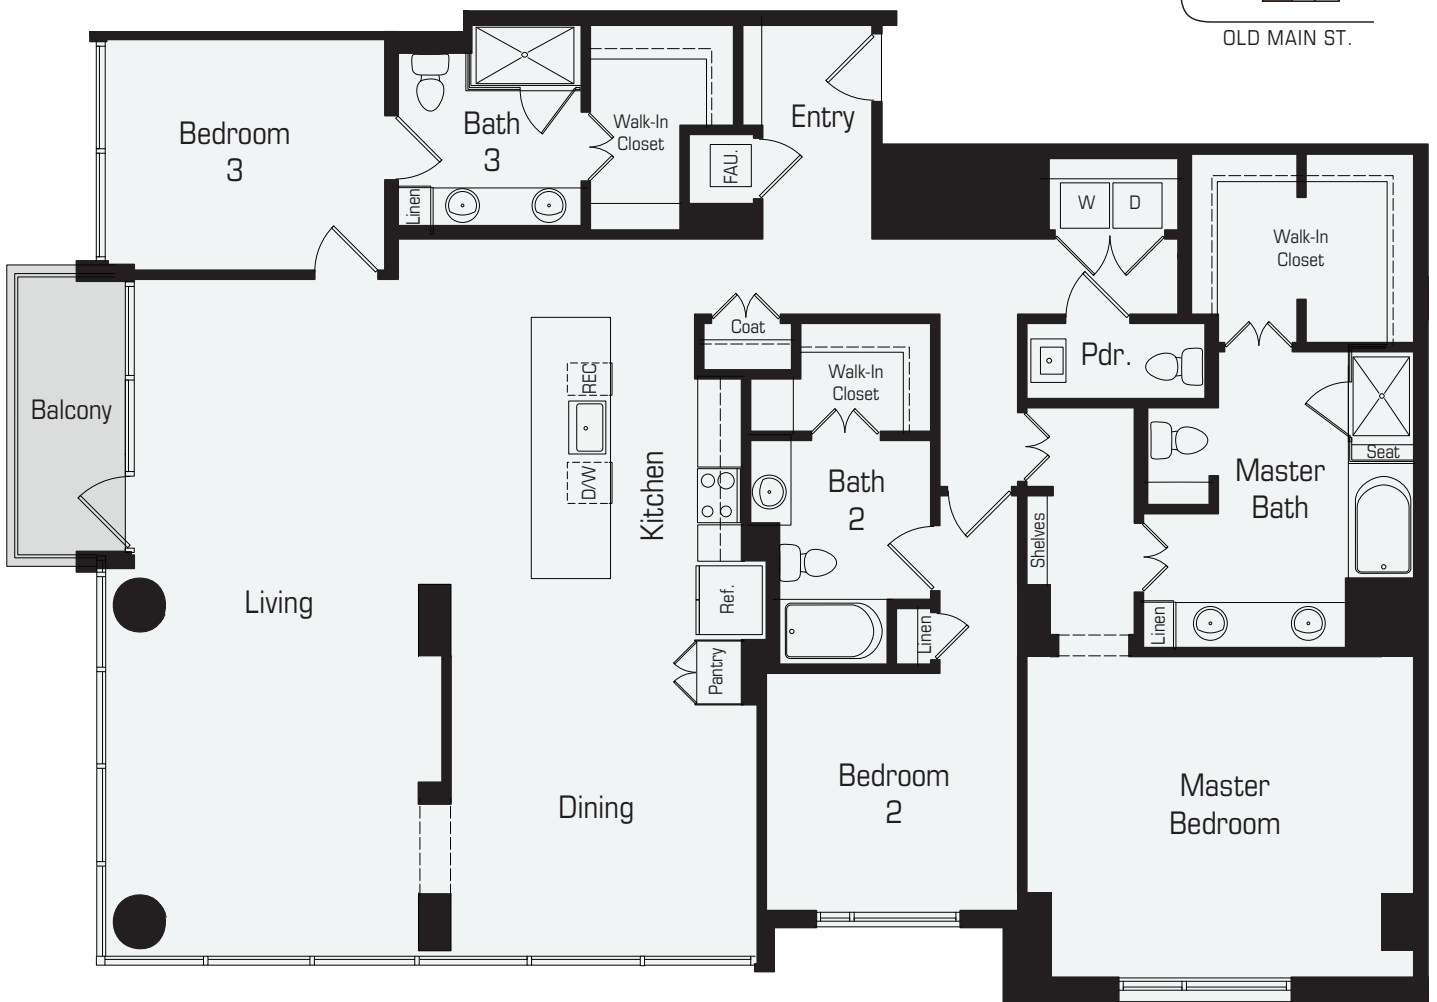

LATITUDE

MED CENTER

PLAN C1

3 Bedroom / 3.5 Bath
Approx. 2,497 Sq.Ft.

LEVELS 18-32

1850 Old Main Street, Houston, Texas 77030 LatitudeMedCenter.com

Floor plans are artist's rendering. All dimensions are approximate. Actual product and specifications may vary in dimension or detail. Not all features are available in every apartment. Prices and availability are subject to change. Please see a representative for details.