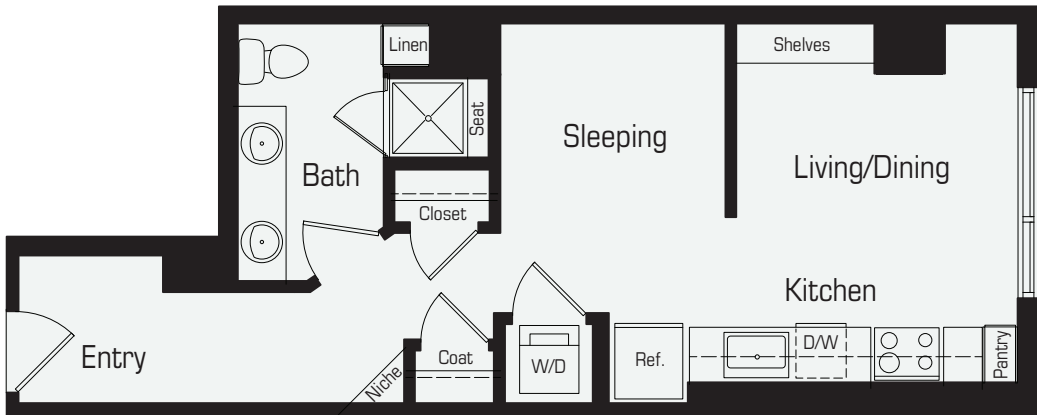

# LATITUDE

MED CENTER

**PLAN M4**  
 Micro Unit / 1 Bath  
 Approx. 477-505 Sq.Ft.

**LEVELS 12-32**

1850 Old Main Street, Houston, Texas 77030 [LatitudeMedCenter.com](http://LatitudeMedCenter.com)

Floor plans are artist's rendering. All dimensions are approximate. Actual product and specifications may vary in dimension or detail. Not all features are available in every apartment. Prices and availability are subject to change. Please see a representative for details.