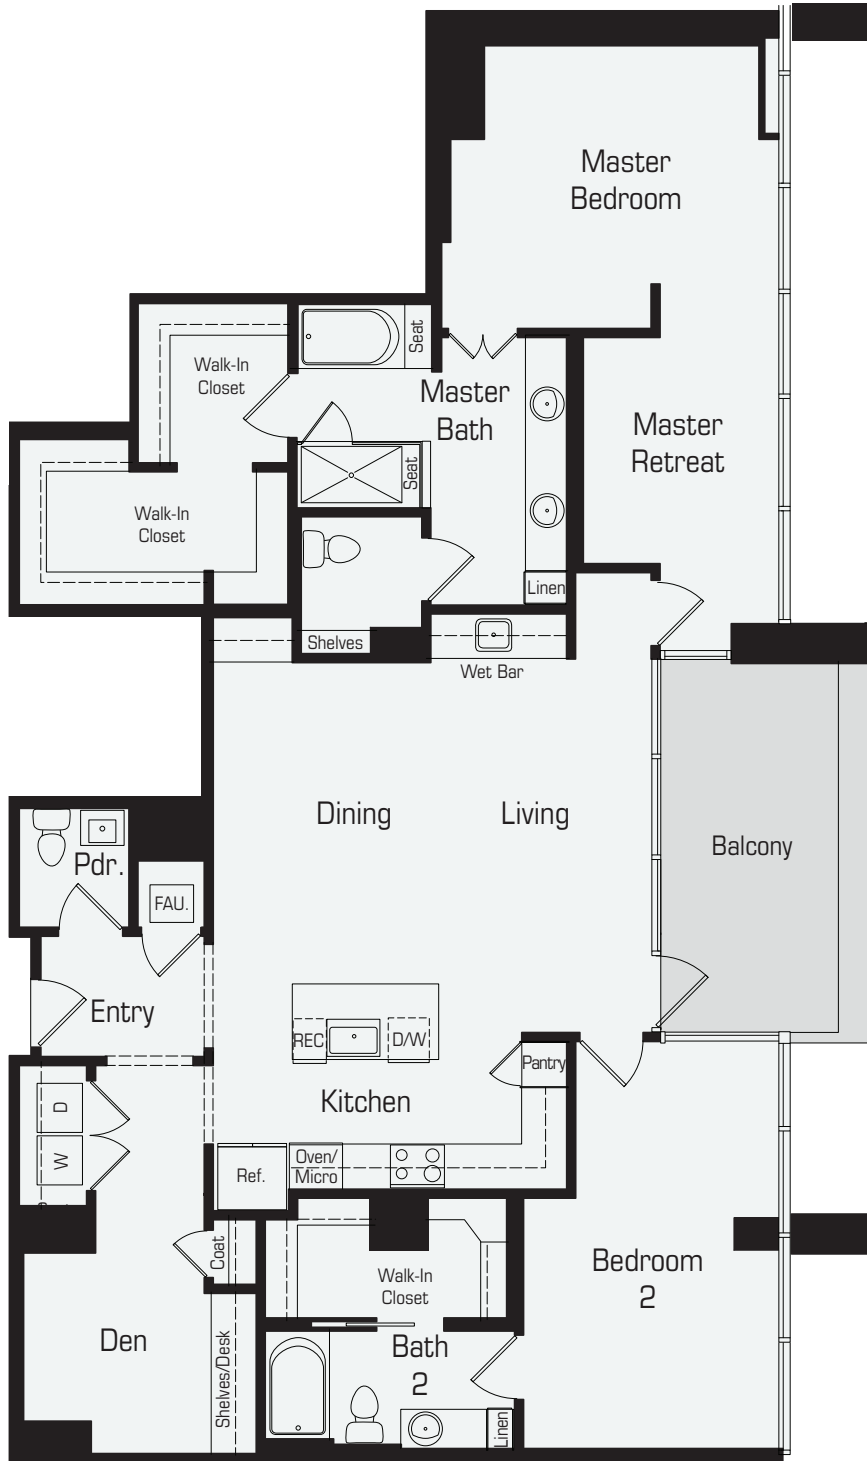

LATITUDE

MED CENTER

PLAN P1

2 Bedroom Penthouse

2.5 Bath

Approx. 1,915-2,047 Sq.Ft.

LEVELS 33-34

1850 Old Main Street, Houston, Texas 77030