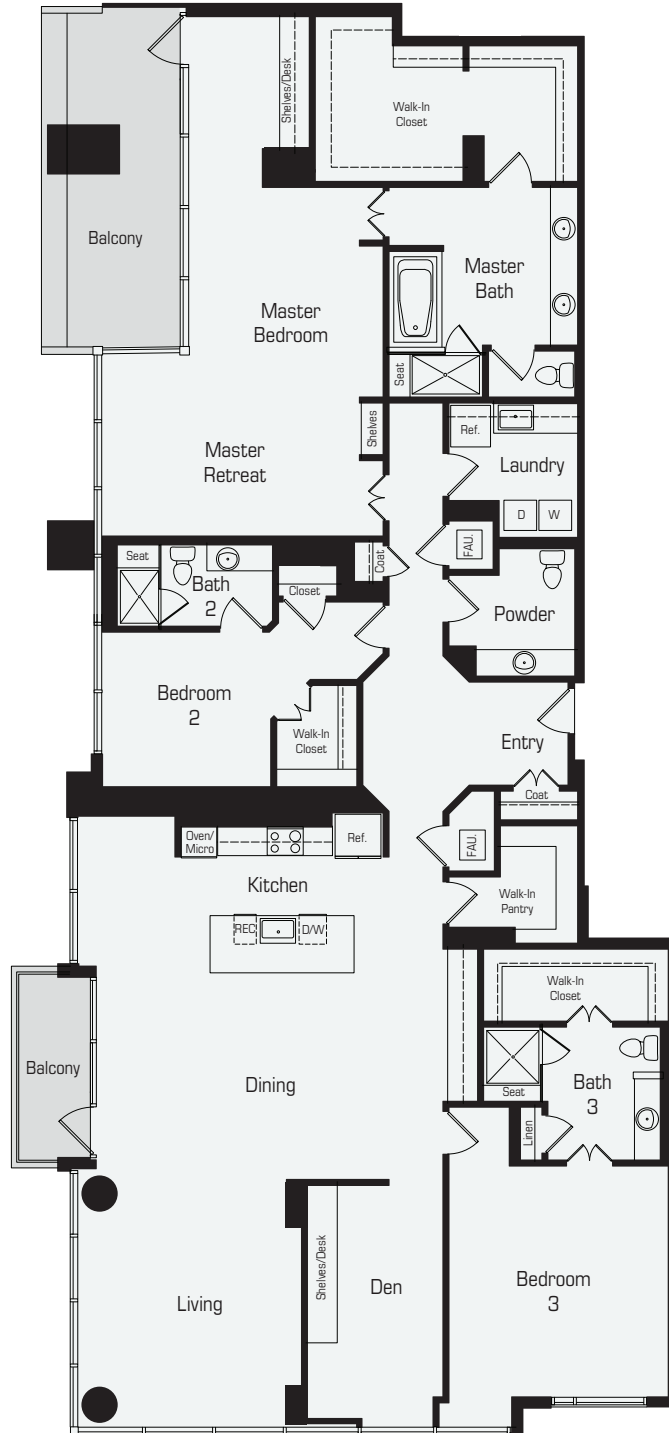

LATITUDE

MED CENTER

PLAN P4

3 Bedroom Penthouse

3.5 Bath

Approx. 3,433 Sq.Ft.

LEVELS 33-34

1850 Old Main Street, Houston, Texas 77030 LatitudeMedCenter.com