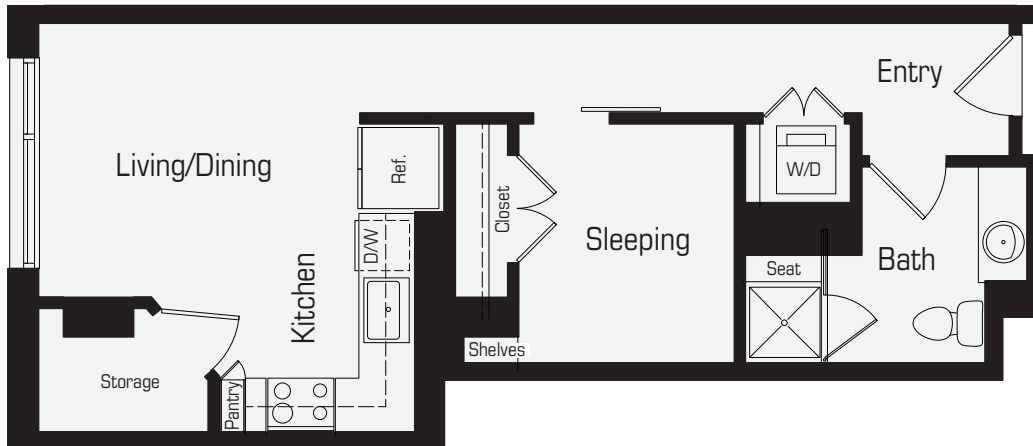

LATITUDE

MED CENTER

PLAN S1

Studio / 1 Bath

Approx. 520-556 Sq.Ft.

LEVELS 12-32

1850 Old Main Street, Houston, Texas 77030 LatitudeMedCenter.com