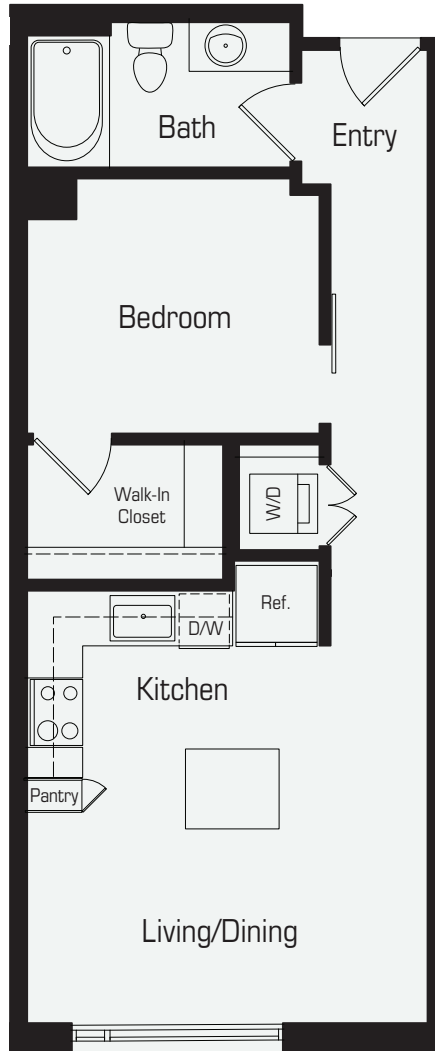

# LATITUDE

MED CENTER

## PLAN S2

Studio / 1 Bath

Approx. 583-613 Sq.Ft.

### LEVELS 12-32

1850 Old Main Street, Houston, Texas 77030 [LatitudeMedCenter.com](http://LatitudeMedCenter.com)

Floor plans are artist's rendering. All dimensions are approximate. Actual product and specifications may vary in dimension or detail. Not all features are available in every apartment. Prices and availability are subject to change. Please see a representative for details.