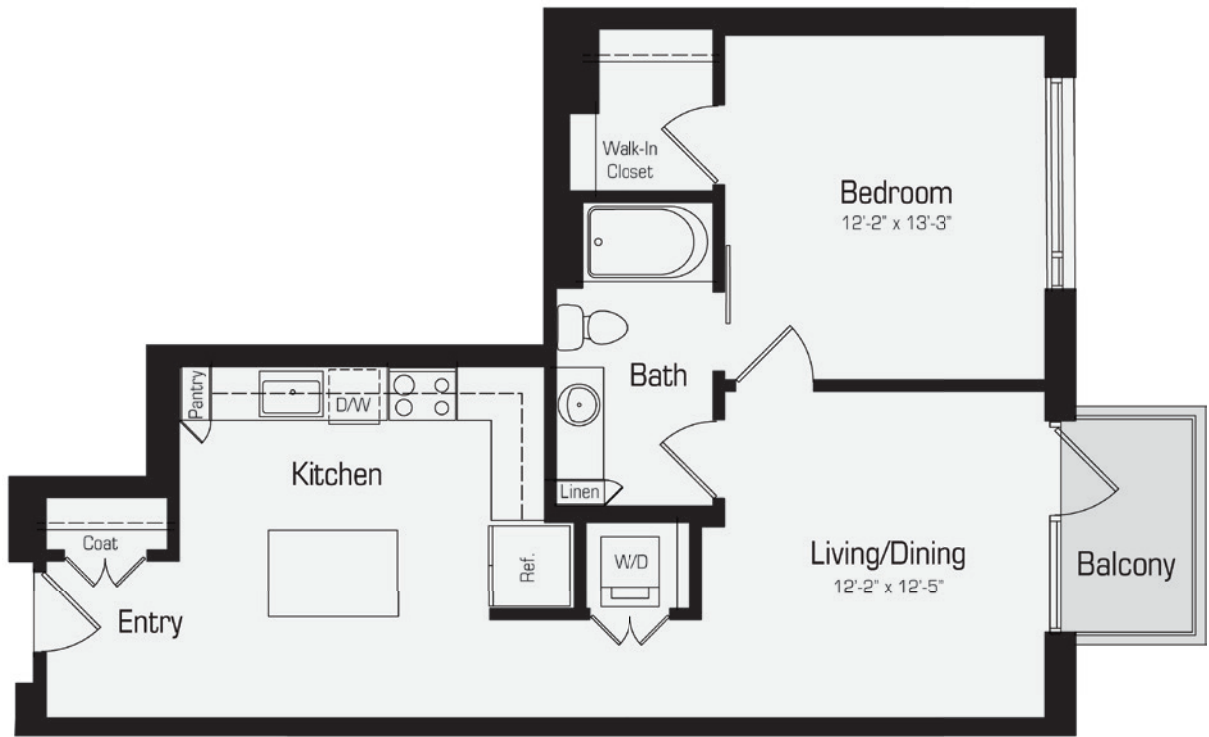

LATITUDE

MED CENTER

PLAN A1

1 Bedroom / 1 Bath
Approx. 731-778 Sq.Ft.

LEVELS 12-32

1850 Old Main Street, Houston, Texas 77030 LatitudeMedCenter.com

This plan is an artist's rendering for illustrative purposes only and may not be to scale. All dimensions and distances are approximate. Actual product and specifications may vary in dimension or detail. Please see a representative for details.