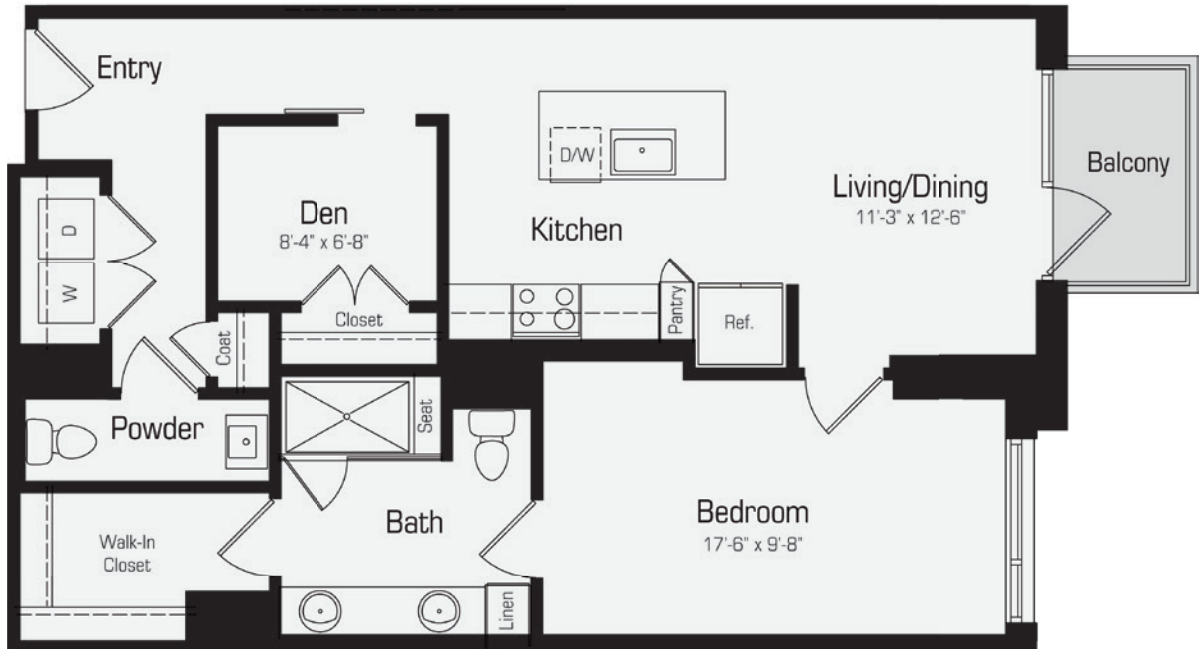

# LATITUDE

MED CENTER

## PLAN A3

1 Bedroom + Den

1.5 Bath

Approx. 909-935 Sq.Ft.

### LEVELS 12-32

1850 Old Main Street, Houston, Texas 77030

[LatitudeMedCenter.com](http://LatitudeMedCenter.com)

This plan is an artist's rendering for illustrative purposes only and may not be to scale. All dimensions and distances are approximate. Actual product and specifications may vary in dimension or detail. Please see a representative for details.