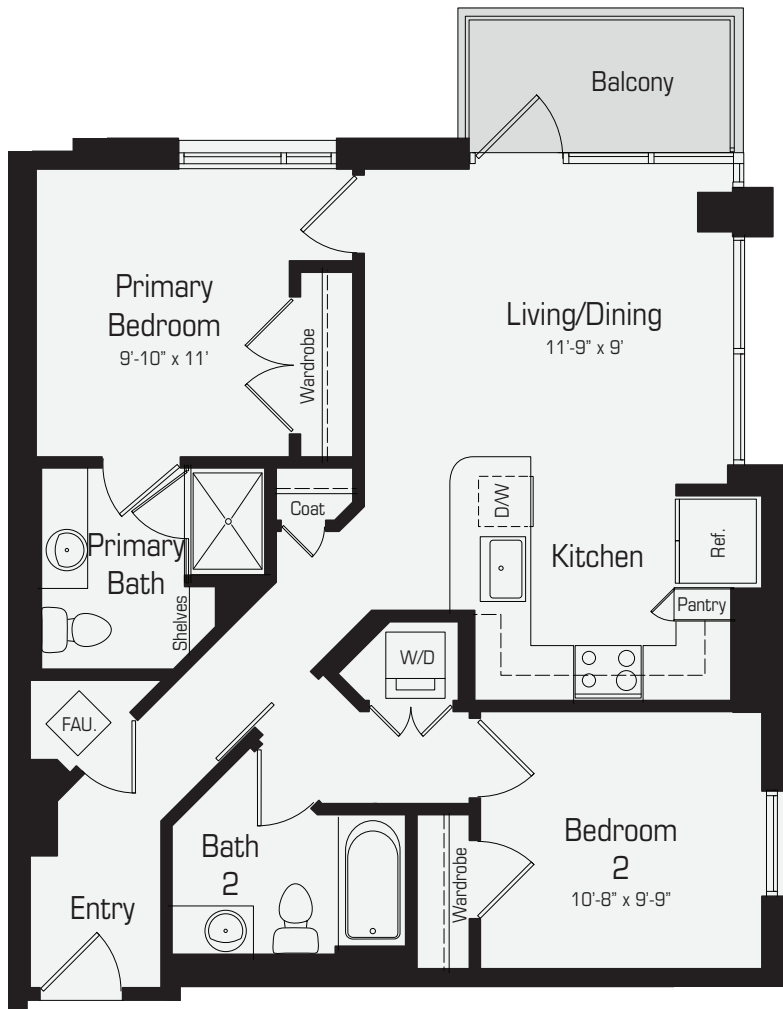

LATITUDE

MED CENTER

PLAN B1

2 Bedroom / 2 Bath
 Approx. 817-877 Sq.Ft.

LEVELS 12-32

1850 Old Main Street, Houston, Texas 77030 LatitudeMedCenter.com

This plan is an artist's rendering for illustrative purposes only and may not be to scale. All dimensions and distances are approximate. Actual product and specifications may vary in dimension or detail. Please see a representative for details.