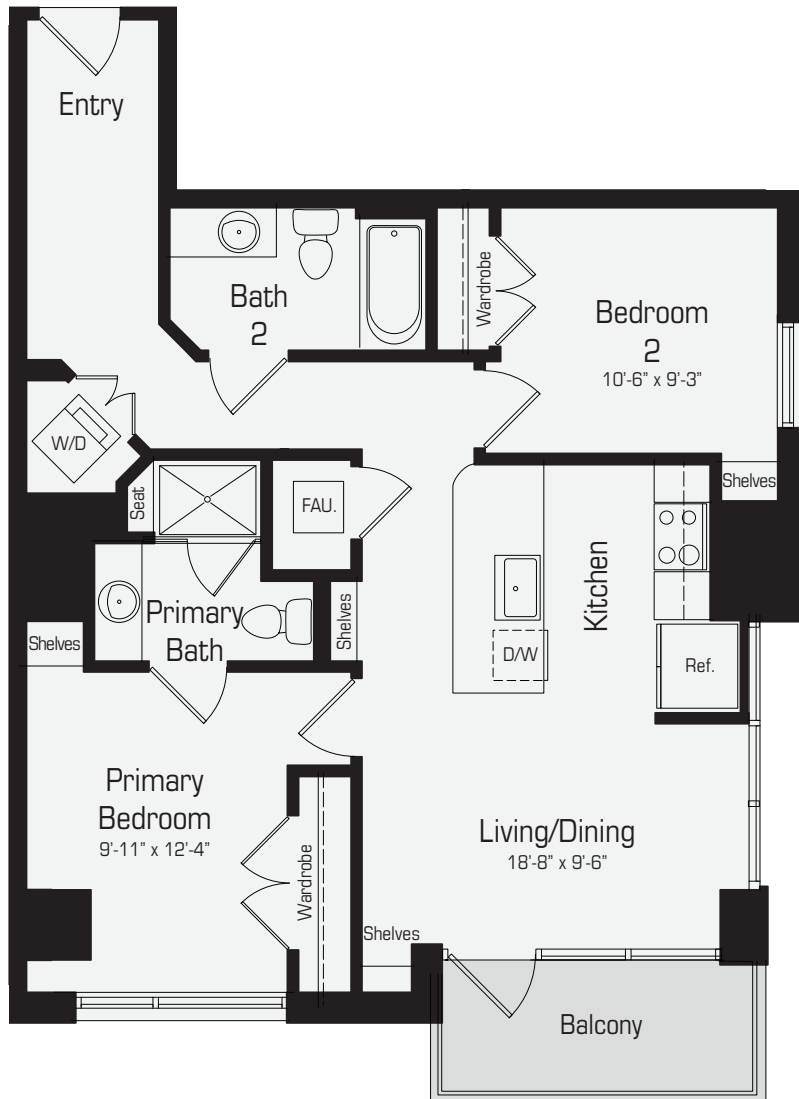

LATITUDE

MED CENTER

PLAN B2

2 Bedroom / 2 Bath
Approx. 849-898 Sq.Ft.

LEVELS 12-32

1850 Old Main Street, Houston, Texas 77030 LatitudeMedCenter.com

This plan is an artist's rendering for illustrative purposes only and may not be to scale. All dimensions and distances are approximate. Actual product and specifications may vary in dimension or detail. Please see a representative for details.