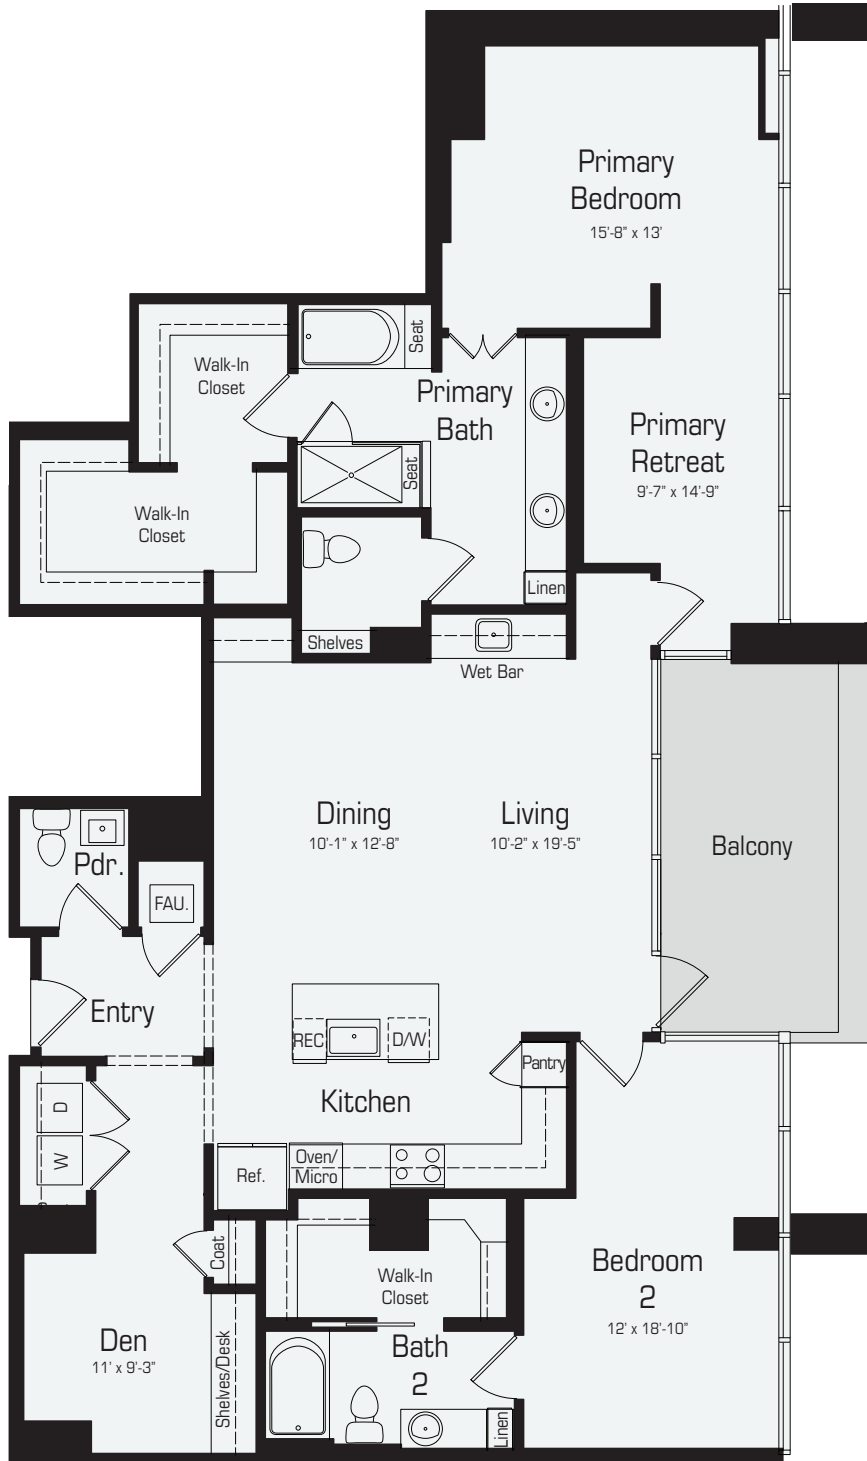

LATITUDE

MED CENTER

PLAN P1

2 Bedroom Penthouse

2.5 Bath

Approx. 1,915-2,047 Sq.Ft.

LEVELS 33-34

1850 Old Main Street, Houston, Texas 77030 LatitudeMedCenter.com