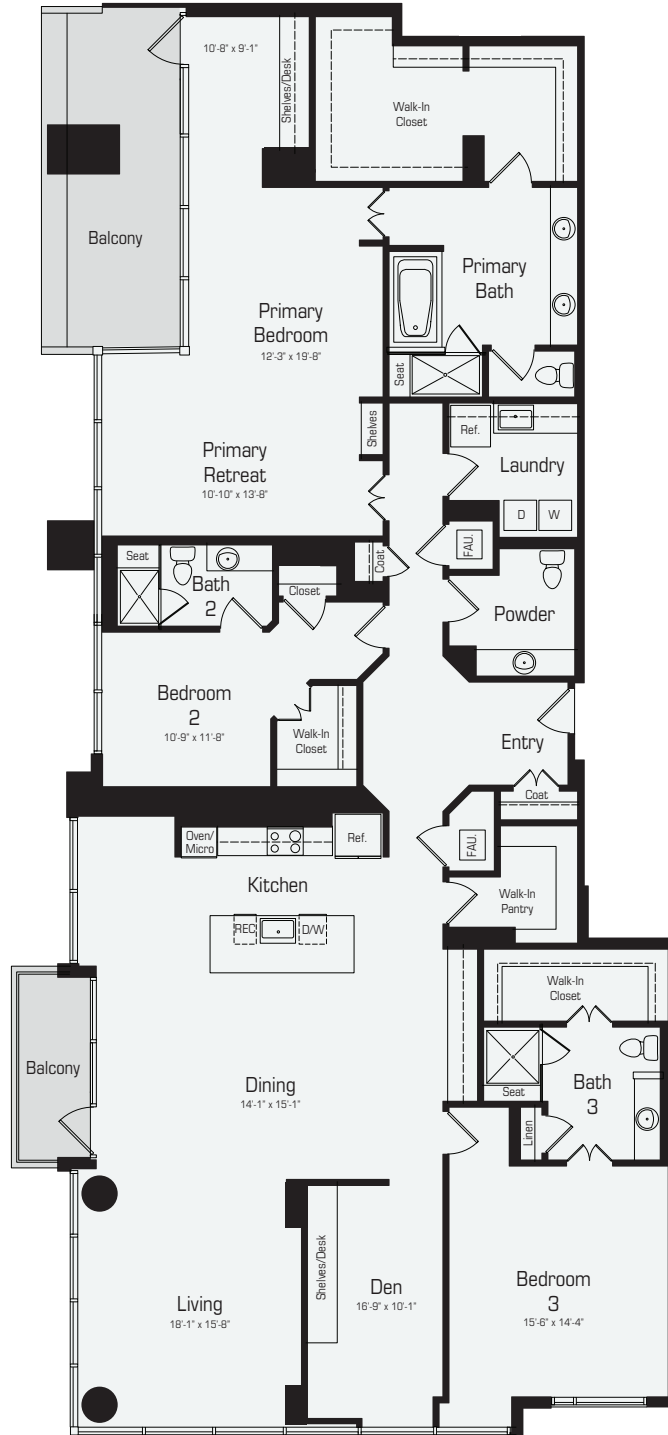

LATITUDE

MED CENTER

PLAN P4

3 Bedroom Penthouse

3.5 Bath

Approx. 3,433 Sq.Ft.

LEVELS 33-34

1850 Old Main Street, Houston, Texas 77030 LatitudeMedCenter.com