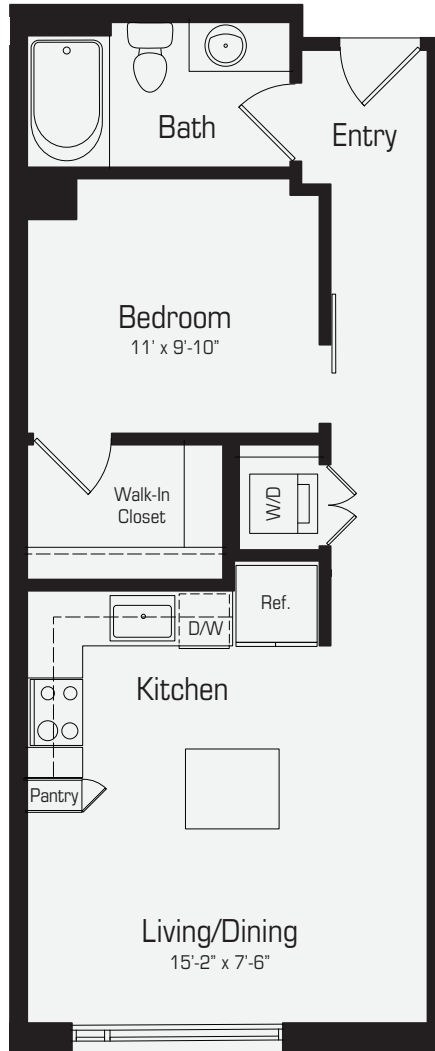

LATITUDE

MED CENTER

PLAN S2

Studio / 1 Bath

Approx. 583-613 Sq.Ft.

LEVELS 12-32

1850 Old Main Street, Houston, Texas 77030

LatitudeMedCenter.com

This plan is an artist's rendering for illustrative purposes only and may not be to scale. All dimensions and distances are approximate. Actual product and specifications may vary in dimension or detail. Please see a representative for details.