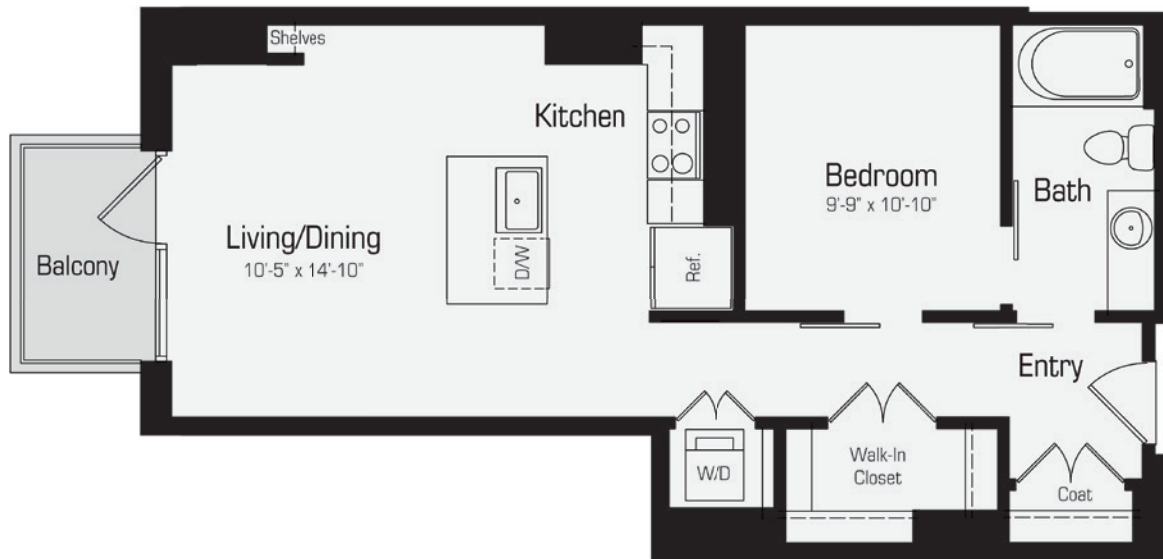

LATITUDE

MED CENTER

PLAN S3

Studio / 1 Bath

Approx. 655-684 Sq.Ft.

LEVELS 12-32

1850 Old Main Street, Houston, Texas 77030

LatitudeMedCenter.com